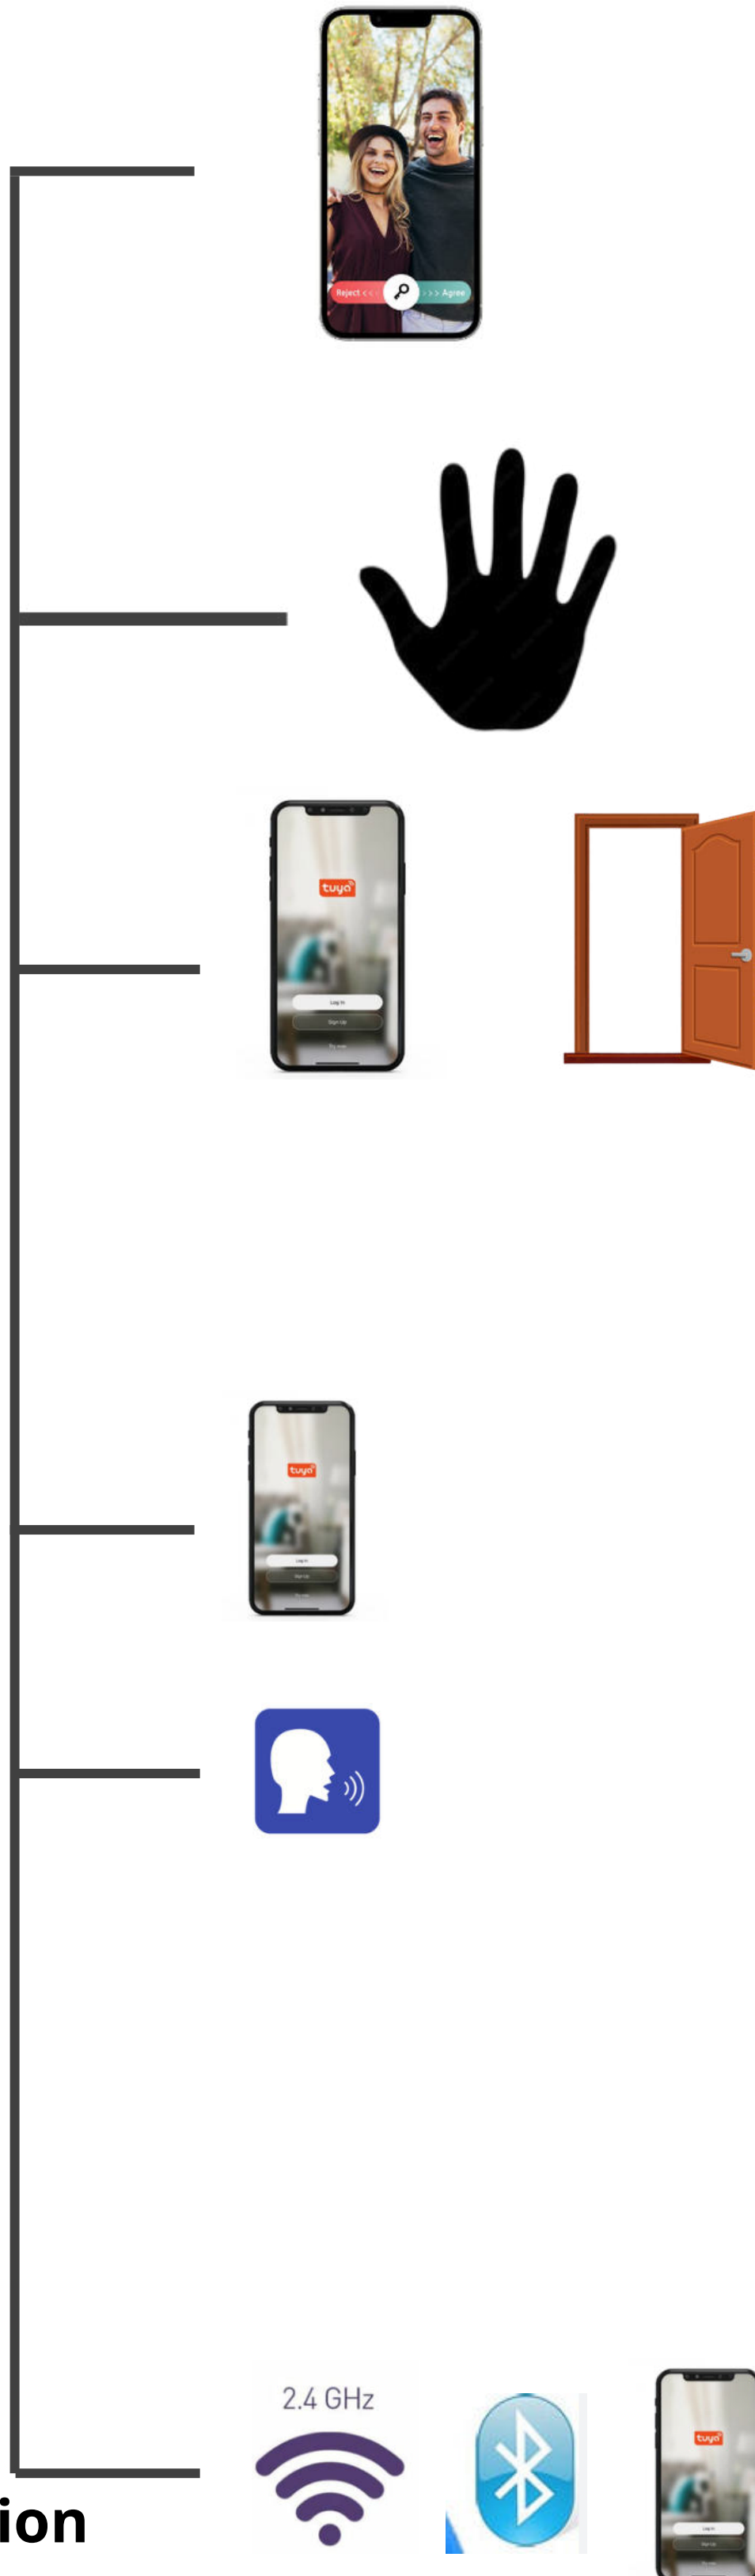

OPEN BY PALM

Open the door at any time with a touch through the mobile application without having to press the bell, with the possibility of canceling this button from the mobile application

Users can be added via the mobile application

It works via voice commands.
Hi Levana.

Ease of adding to Wi-Fi via Bluetooth and the ability to create a personal code for the account within the application