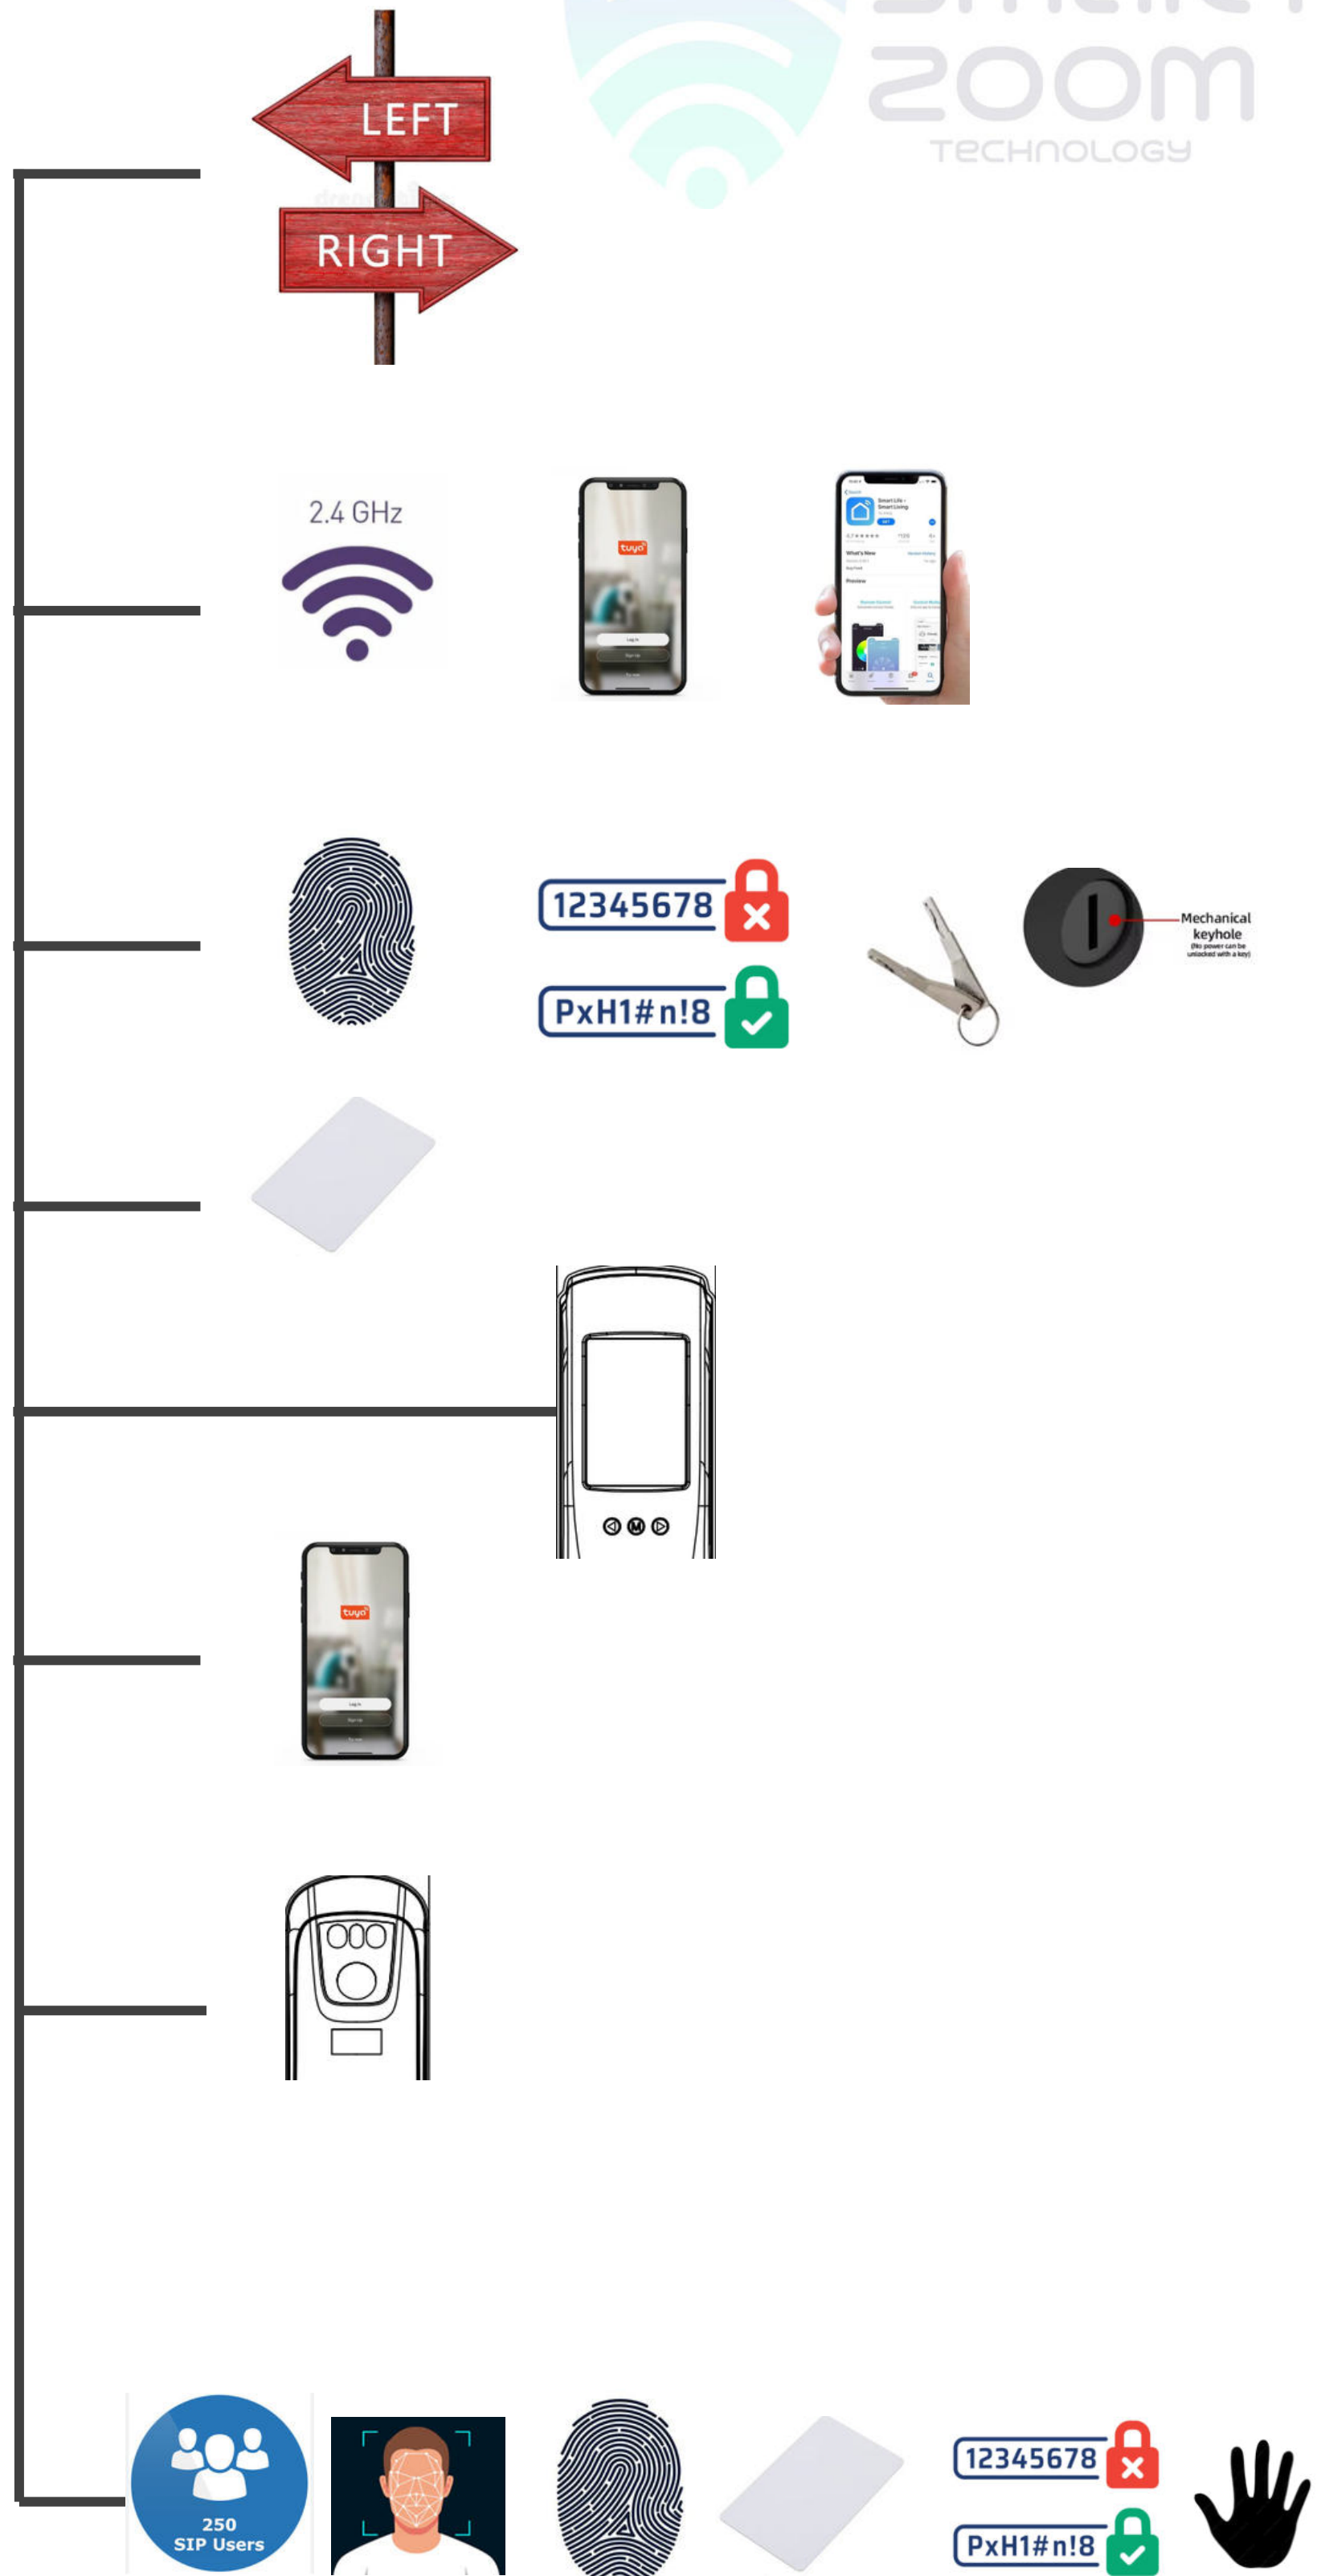

code 2775

FOR Wooden Doors / Steel Doors

direction left and right compatible

Wifi 2.4G tuya and smart life app

Color E-Black Sky gray

Fingerprint-password  
Mechanical key emergency

Ic 13.56 MHz mi fare card

4.5 inch internal screen

To open the door from the application  
Temporary password (repeat time)

Magic Eye ( Night Vision Camera)  
Camera:1MP

Storage capacity: 250 users  
( Face print, fingerprints, cards,  
palm vein and passwords)

Fingerprint sensor rate: 98.9%

In the application,  
up to 600 logins are recorded

Materials: aluminum alloy,  
coated with a glossy glass layer

Runs on battery

With a capacity of 7.4 volts

Made of lithium, 5000 mAh