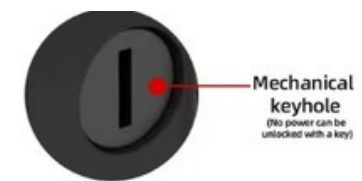

code 2786

FOR WOODEN DOORS

Direction left and right compatible

WIFI 2.4 G TUYA & Smart Life APP

2.4 GHz

Fingerprint-Password
Mechanical key Emergency

IC 13.56MHz Mifare card

Temporary Password (Repeat time)

To open the door from the application

Fingerprint response sensitivity of 98.9%

250 USERS 10 of them admin

code 2786

FOR WOODEN DOORS

(Fingerprint&card & password)

Supports Arabic and English languages

Anti-theft alarm-Tamper alarm