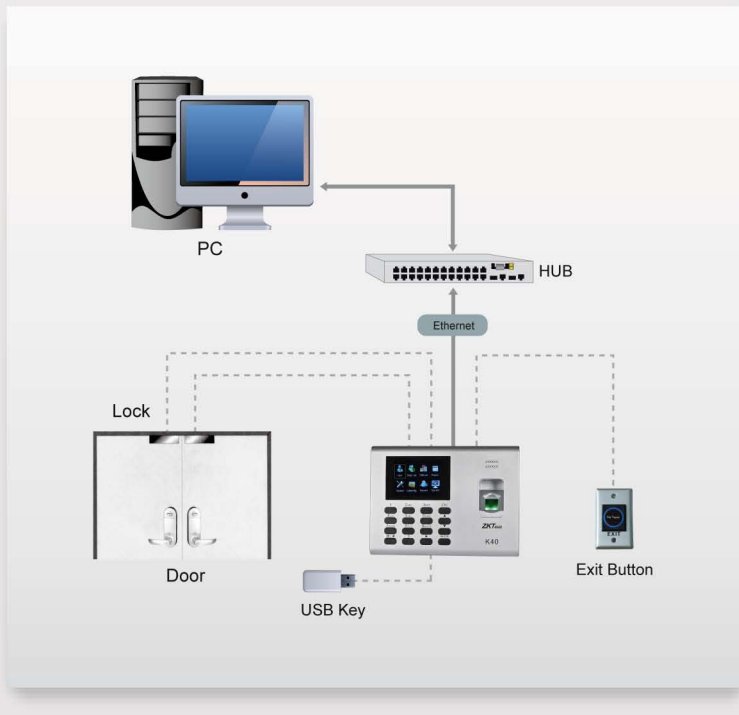

Configuration: